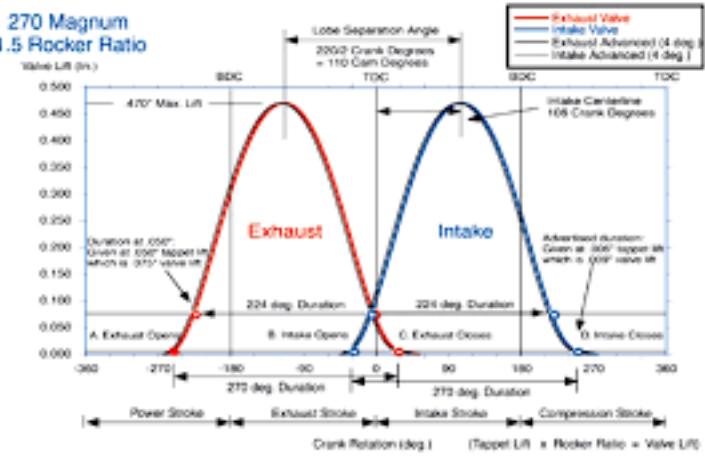

# Module Motorsport

Auteur: Kruger Dorian

270 Magnum  
1.5 Rocker Ratio

**Stock oil pan**

unable to pickup oil

**With oil pan baffle**

able to pickup oil