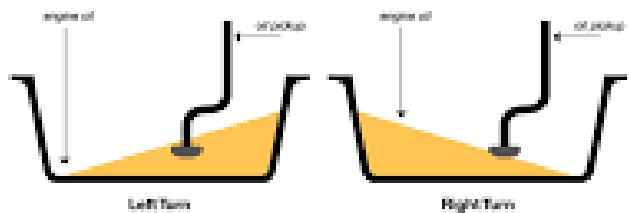

# Module Motorsport

Auteur: Kruger Dorian

270 Magnum  
1.5 Rocker Ratio

**Stock oil pan**

unable to pickup oil

**With oil pan baffle**

able to pickup oil