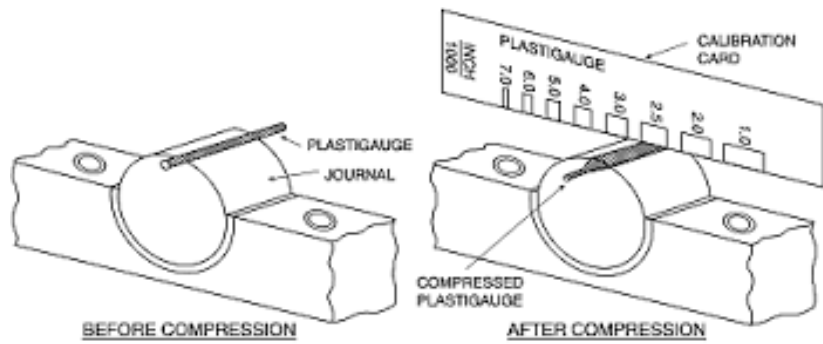

# Module Motorsport

Auteur: Kruger Dorian

270 Magnum  
1.5 Rocker Ratio

**Stock oil pan**

unable to pickup oil

**With oil pan baffle**

able to pickup oil