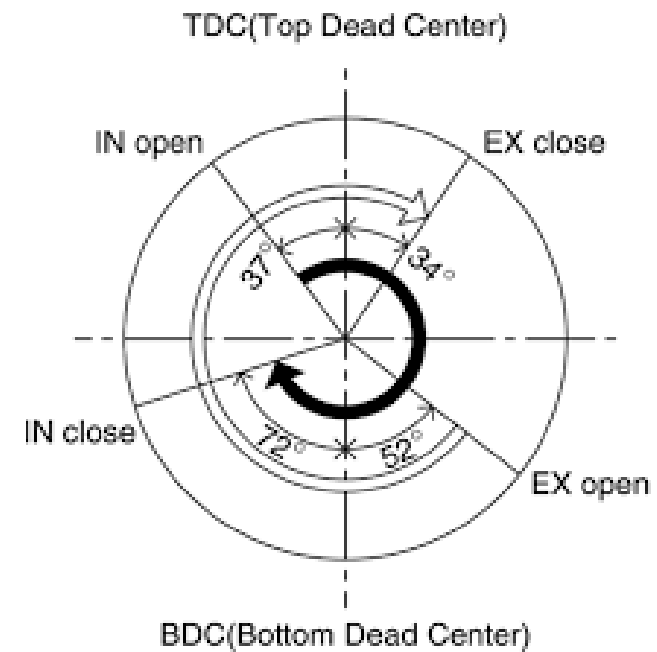

# Module Motorsport

Auteur: Kruger Dorian

270 Magnum  
1.5 Rocker Ratio

**Stock oil pan**

unable to pickup oil

**With oil pan baffle**

able to pickup oil