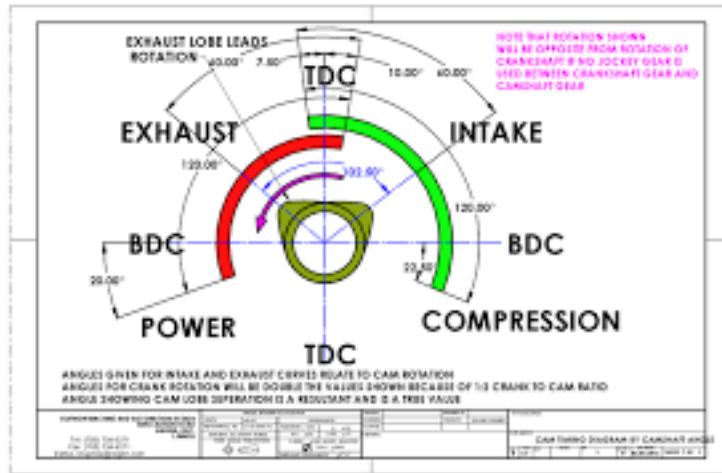

# Module Motorsport

Auteur: Kruger Dorian

270 Magnum  
1.5 Rocker Ratio

**Stock oil pan**

unable to pickup oil

**With oil pan baffle**

able to pickup oil